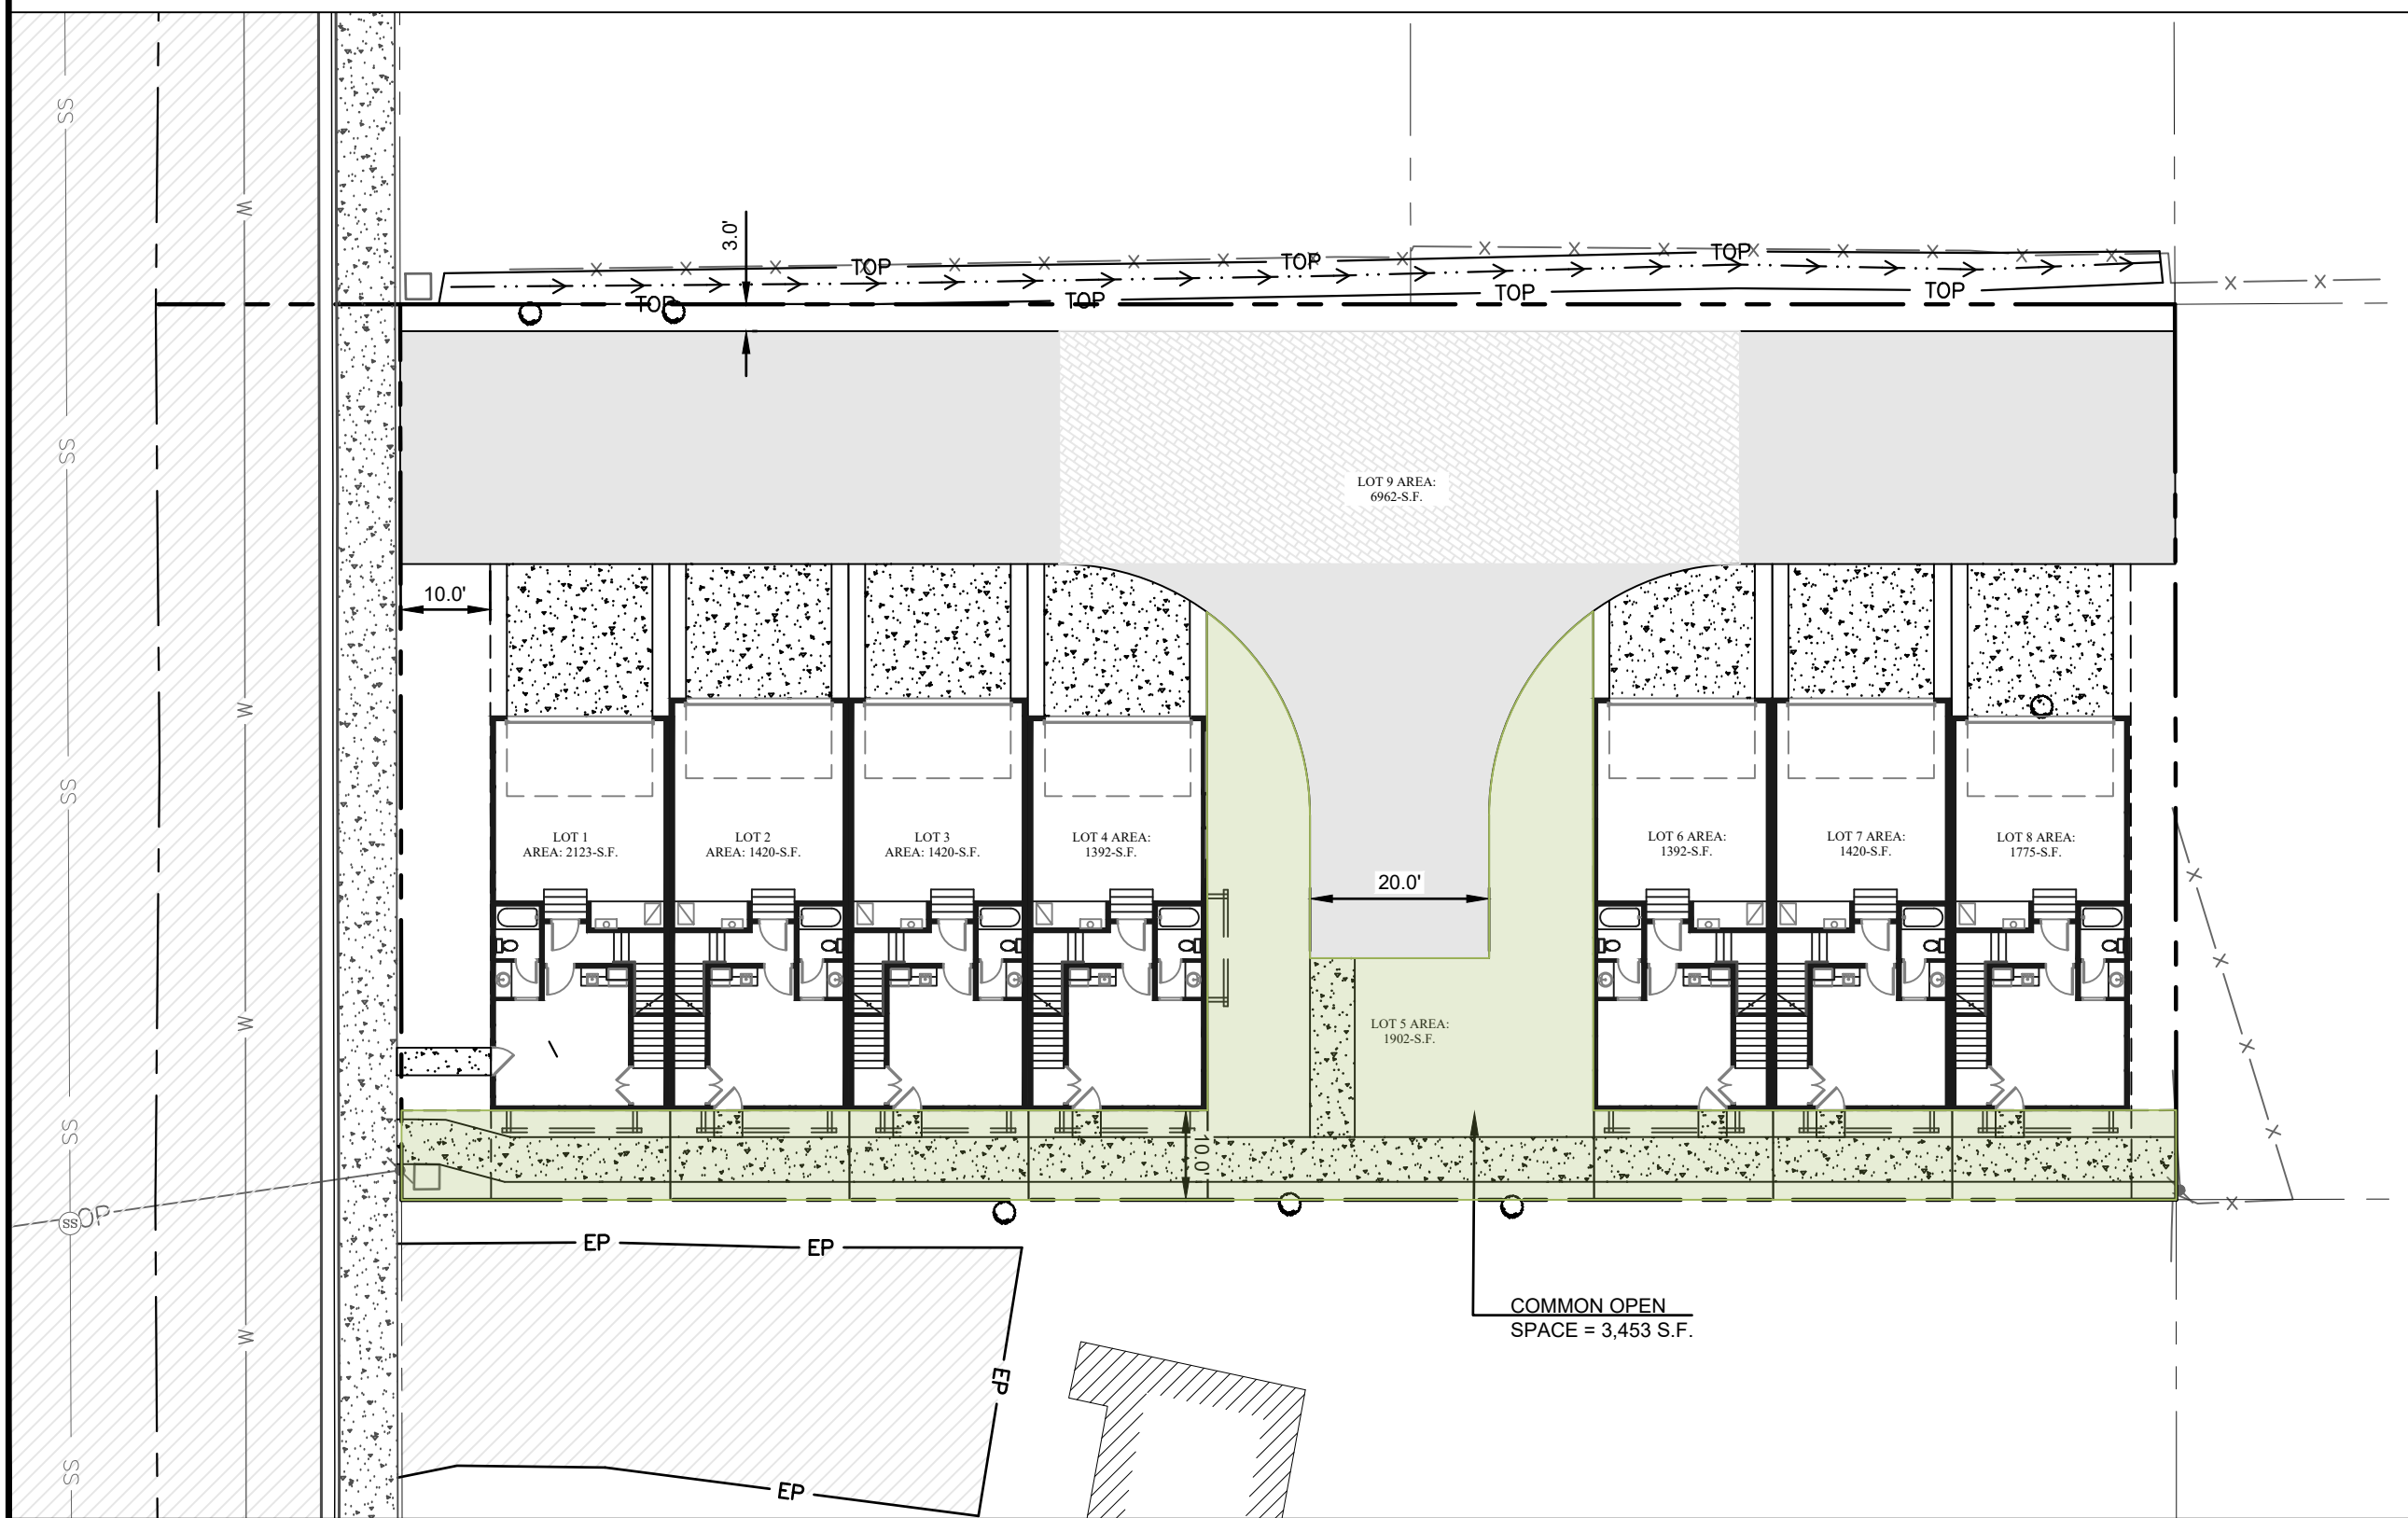

SCALE: 1" = 20'

P.O. BOX 8525
BOISE ID 83707
JADON@BRONZEBOWLAND.COM

QUAD SIX SUBDIVISION

OPEN SPACE - 1

22001
DECEMBER 2022

SCALE: 1" = 20'

P.O. BOX 8525
BOISE ID 83707
JADON@BRONZEBOWLAND.COM

QUAD SIX SUBDIVISION

OPEN SPACE - 2

22001
DECEMBER 2022

SCALE: 1" = 20'

P.O. BOX 8525
BOISE ID 83707
JADON@BRONZEBOWLAND.COM

QUAD SIX SUBDIVISION

OPEN SPACE - 3

22001
DECEMBER 2022