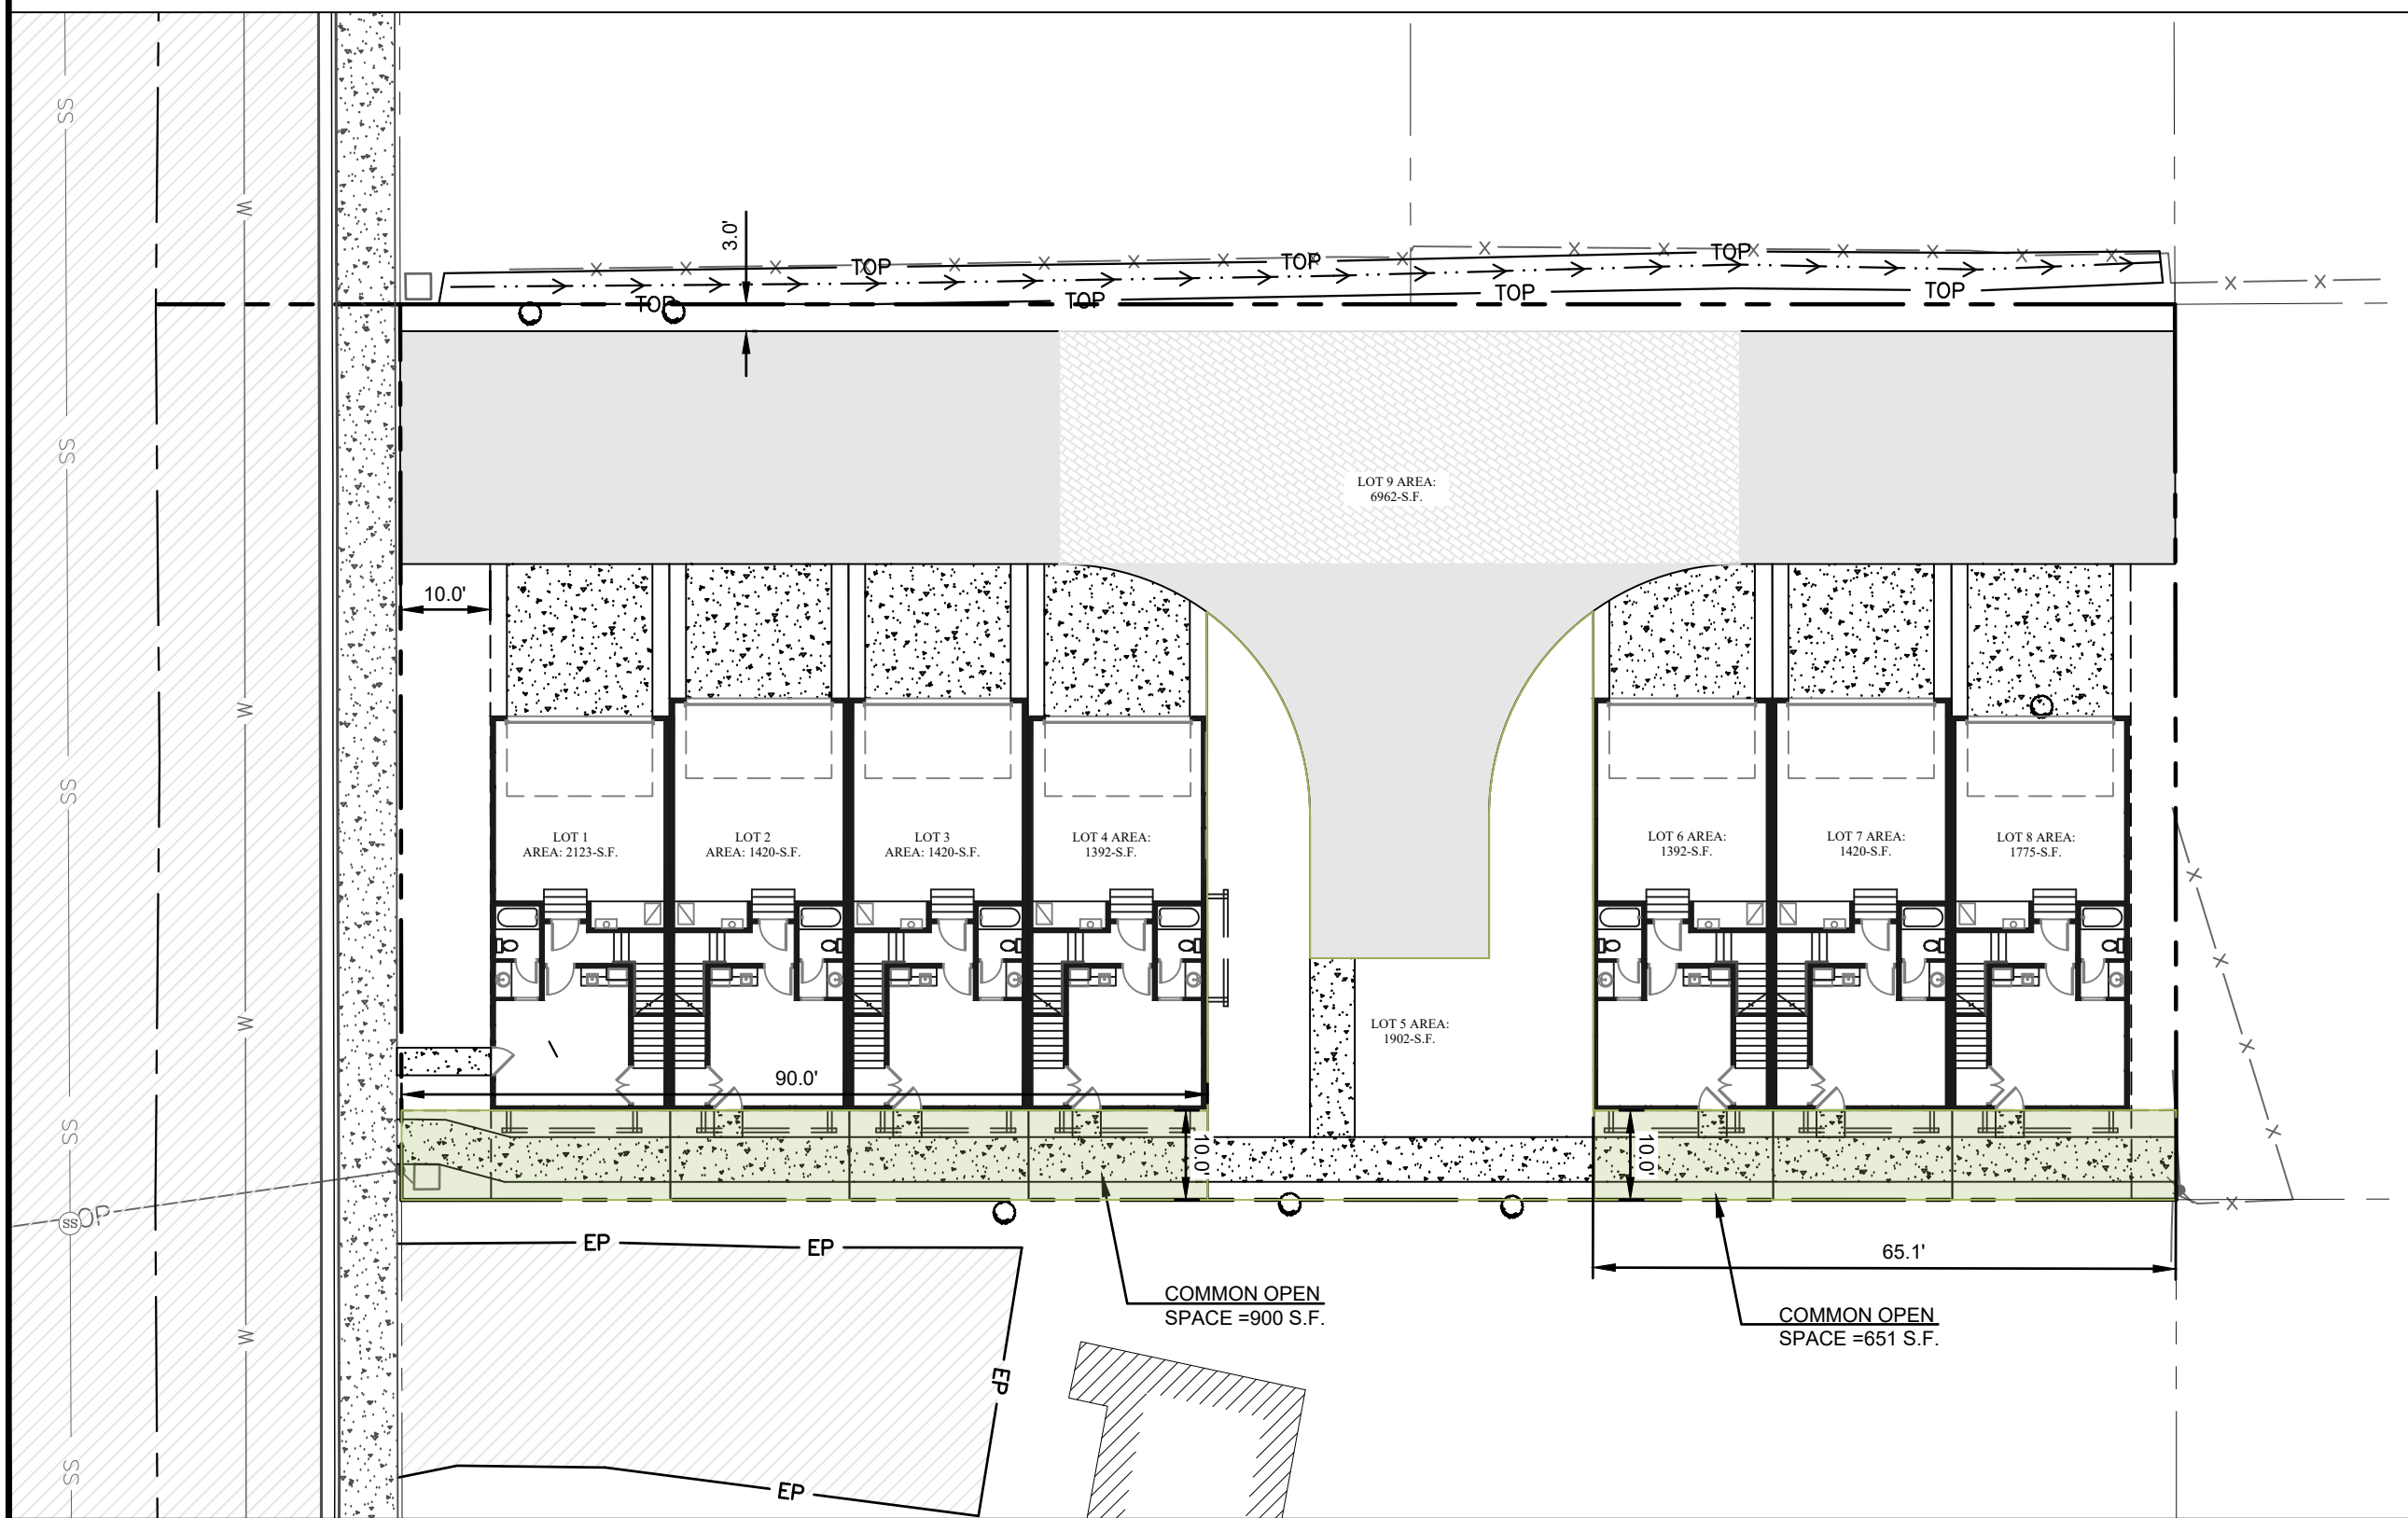

SCALE: 1" = 20'

P.O. BOX 8525
BOISE ID 83707
JADON@BRONZEBOWLAND.COM

QUAD SIX SUBDIVISION

OPEN SPACE - 1

22001
DECEMBER 2022

SCALE: 1" = 20'

P.O. BOX 8525
BOISE ID 83707
JADON@BRONZEBOWLAND.COM

QUAD SIX SUBDIVISION

OPEN SPACE - 2

22001
DECEMBER 2022

SCALE: 1" = 20'

P.O. BOX 8525
BOISE ID 83707
JADON@BRONZEBOWLAND.COM

QUAD SIX SUBDIVISION

OPEN SPACE - 3

22001
DECEMBER 2022