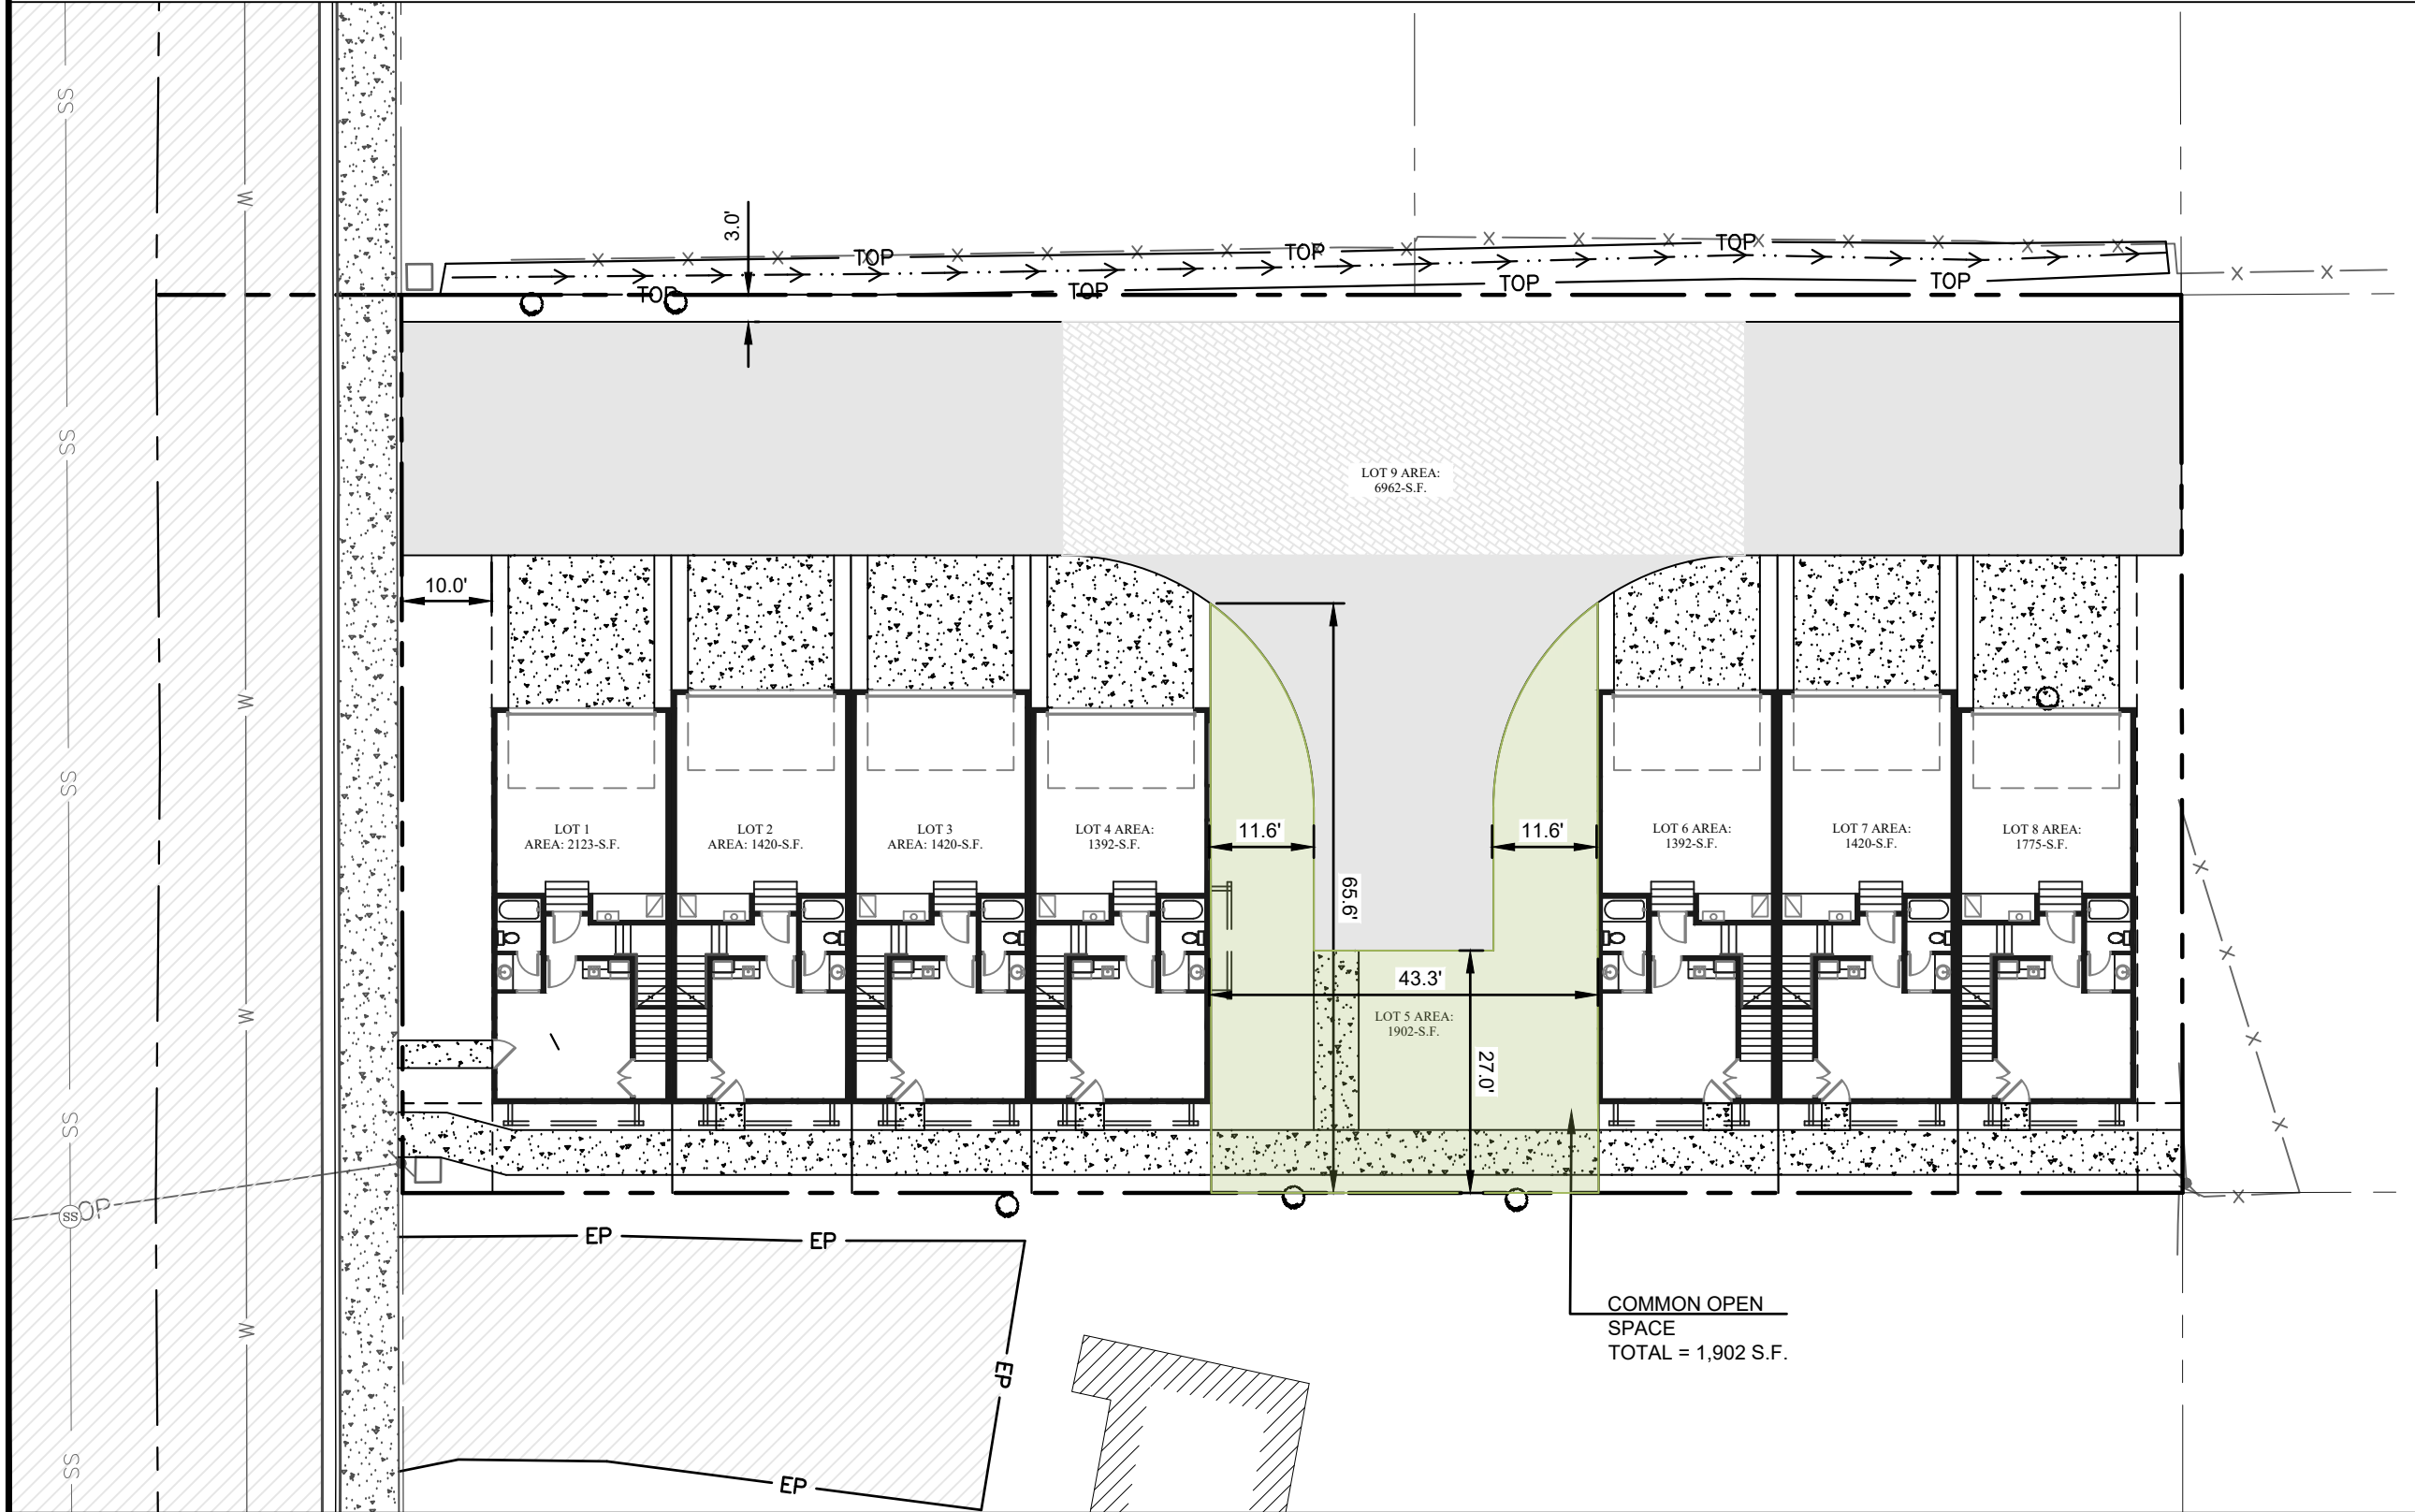

SCALE: 1" = 20'

P.O. BOX 8525
BOISE ID 83707
JADON@BRONZEBOWLAND.COM

QUAD SIX SUBDIVISION

OPEN SPACE - 1

22001
DECEMBER 2022

SCALE: 1" = 20'

P.O. BOX 8525
BOISE ID 83707
JADON@BRONZEBOWLAND.COM

QUAD SIX SUBDIVISION

OPEN SPACE - 2

22001
DECEMBER 2022

SCALE: 1" = 20'

P.O. BOX 8525
BOISE ID 83707
JADON@BRONZEBOWLAND.COM

QUAD SIX SUBDIVISION

OPEN SPACE - 3

22001
DECEMBER 2022