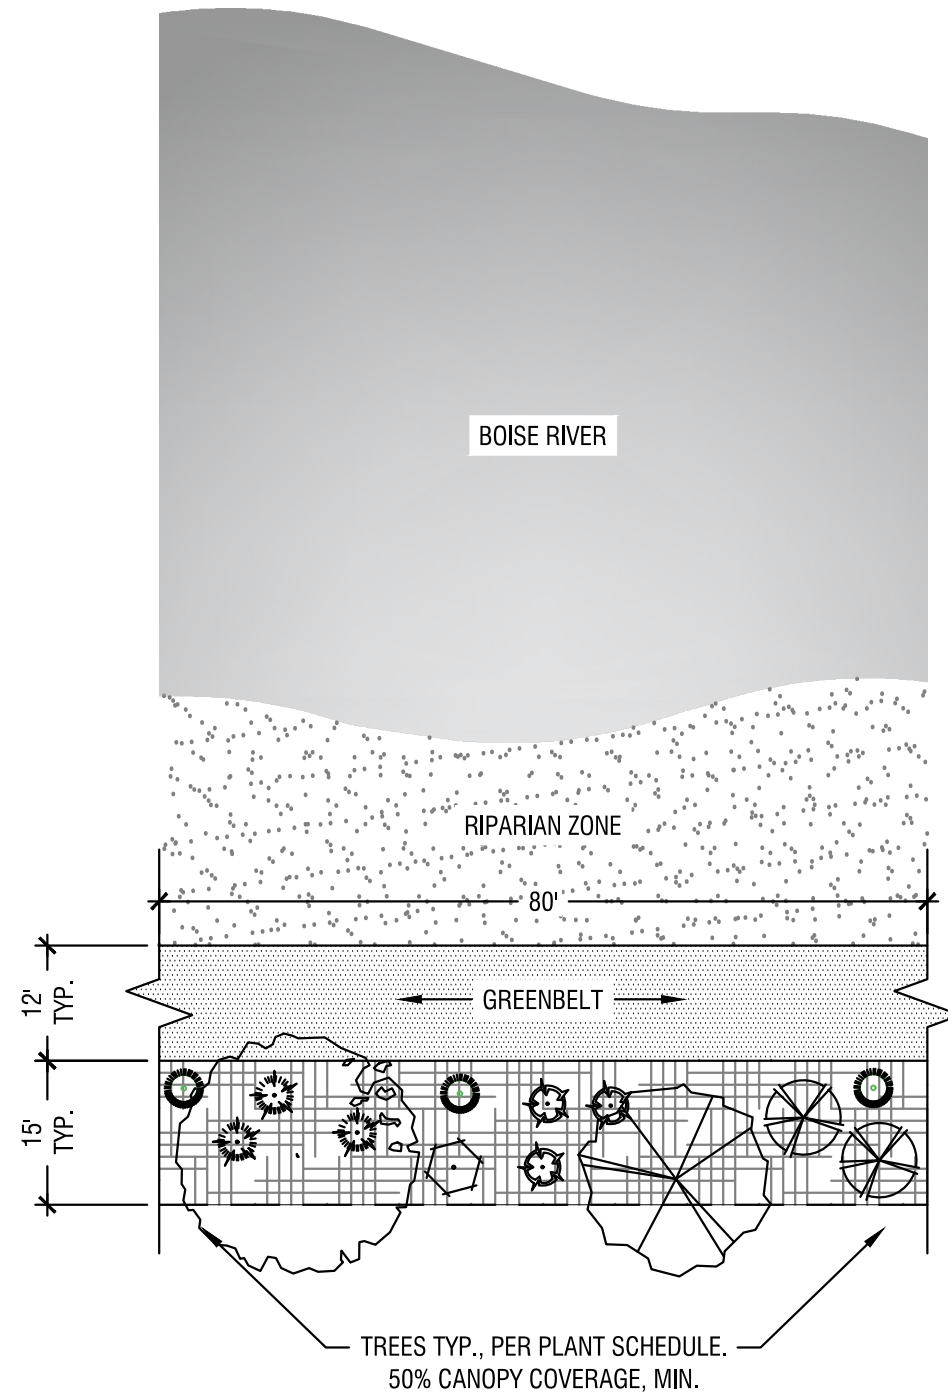

Greenbelt Planting Plan (Typical)

Horizontal Scale: 1" = 20'

PLANT SCHEDULE	
TREES	
ACER GLABRUM / ROCKY MOUNTAIN MAPLE	
ACER MACROPHYLLUM / BIG LEAF MAPLE	
AMELANCHIER ALNIFOLIA / SERVICEBERRY	
BETULA NIGRA / RIVER BIRCH	
CRATAEGUS DOUGLASII / RIVER HAWTHORN	
SHRUBS	BOTANICAL / COMMON NAME
	ARCTOSTAPHYLOS UVA-URSI / KINNIKINNICK
	CAREX BUCHANANII / LEATHER LEAF SEDGE
	CORNUS SERICEA / RED TWIG DOGWOOD
	MAHONIA NERVOSA / CREEPING OREGON GRAPE
	PHILADELPHUS LEWISII / WILD MOCKORANGE
	RHUS AROMATICA `GRO-LOW` / GRO-LOW FRAGRANT SUMAC
	RIBES AUREUM / GOLDEN CURRANT

Greenbelt Planting Plan (Typical) - 80' Lot

Horizontal Scale: 1" = 20'

PLANT SCHEDULE	
TREES	
ACER GLABRUM / ROCKY MOUNTAIN MAPLE	
ACER MACROPHYLLUM / BIG LEAF MAPLE	
AMELANCHIER ALNIFOLIA / SERVICEBERRY	
BETULA NIGRA / RIVER BIRCH	
CRATAEGUS DOUGLASII / RIVER HAWTHORN	
SHRUBS	BOTANICAL / COMMON NAME
	ARCTOSTAPHYLOS UVA-URSI / KINNIKINNICK
	CAREX BUCHANANII / LEATHER LEAF SEDGE
	CORNUS SERICEA / RED TWIG DOGWOOD
	MAHONIA NERVOSA / CREEPING OREGON GRAPE
	PHILADELPHUS LEWISII / WILD MOCKORANGE
	RHUS AROMATICA `GRO-LOW` / GRO-LOW FRAGRANT SUMAC
	RIBES AUREUM / GOLDEN CURRANT

Horizontal Scale: 1" = 20'